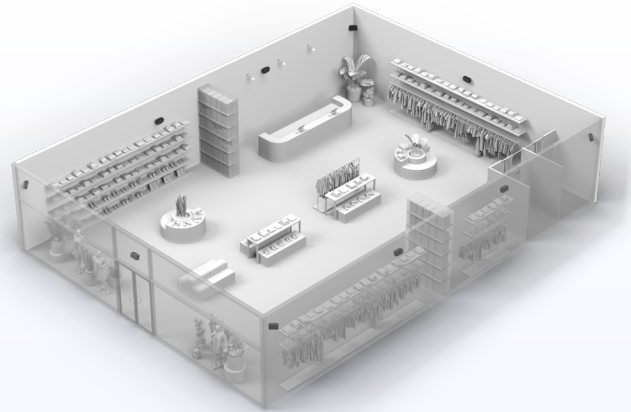

SONOS + CORE ELEMENTS

Welcome to the future of showroom ambiance. Sonos brings the perfect harmony of style and sound to your space, enhancing the overall experience for your buyers. Say goodbye to outdated audio systems and hello to a world of immersive, customizable soundscapes tailored to your unique brand identity.

Elevate Your Showroom With...

- **Seamless Integration:** Integrate Sonos seamlessly into your showroom environment with Core Elements installation services. Our team specializes in configuring Sonos speakers with paging systems, enabling efficient calls to representatives and enhancing coordination within your showroom.
- **Custom Sound Controls:** Tailor the ambiance of each showroom area to match your branding and product offerings. With Sonos, you have full control over volume, settings, and playlist selection via the app, all supported by our showroom services. We'll ensure that your staff is proficient in using Sonos to create the perfect atmosphere for your buyers.
- **Digital Sound Reinvented:** Sonos delivers crystal-clear audio quality that captivates the essence of your brand. And with our ongoing support services, you can rest assured that your Sonos system will continue to deliver top-notch performance.

Tech Specs

Featured Product: Five, the high-fidelity speaker for superior sound

Weight:
14.0 lbs (6.36 kg)

Dimensions (H x W x D):
8.03 x 14.33 x 6.06 in
(203x364x154mm)

6 Class-D digital amplifiers, 3 mid-woofers, 3 tweeters